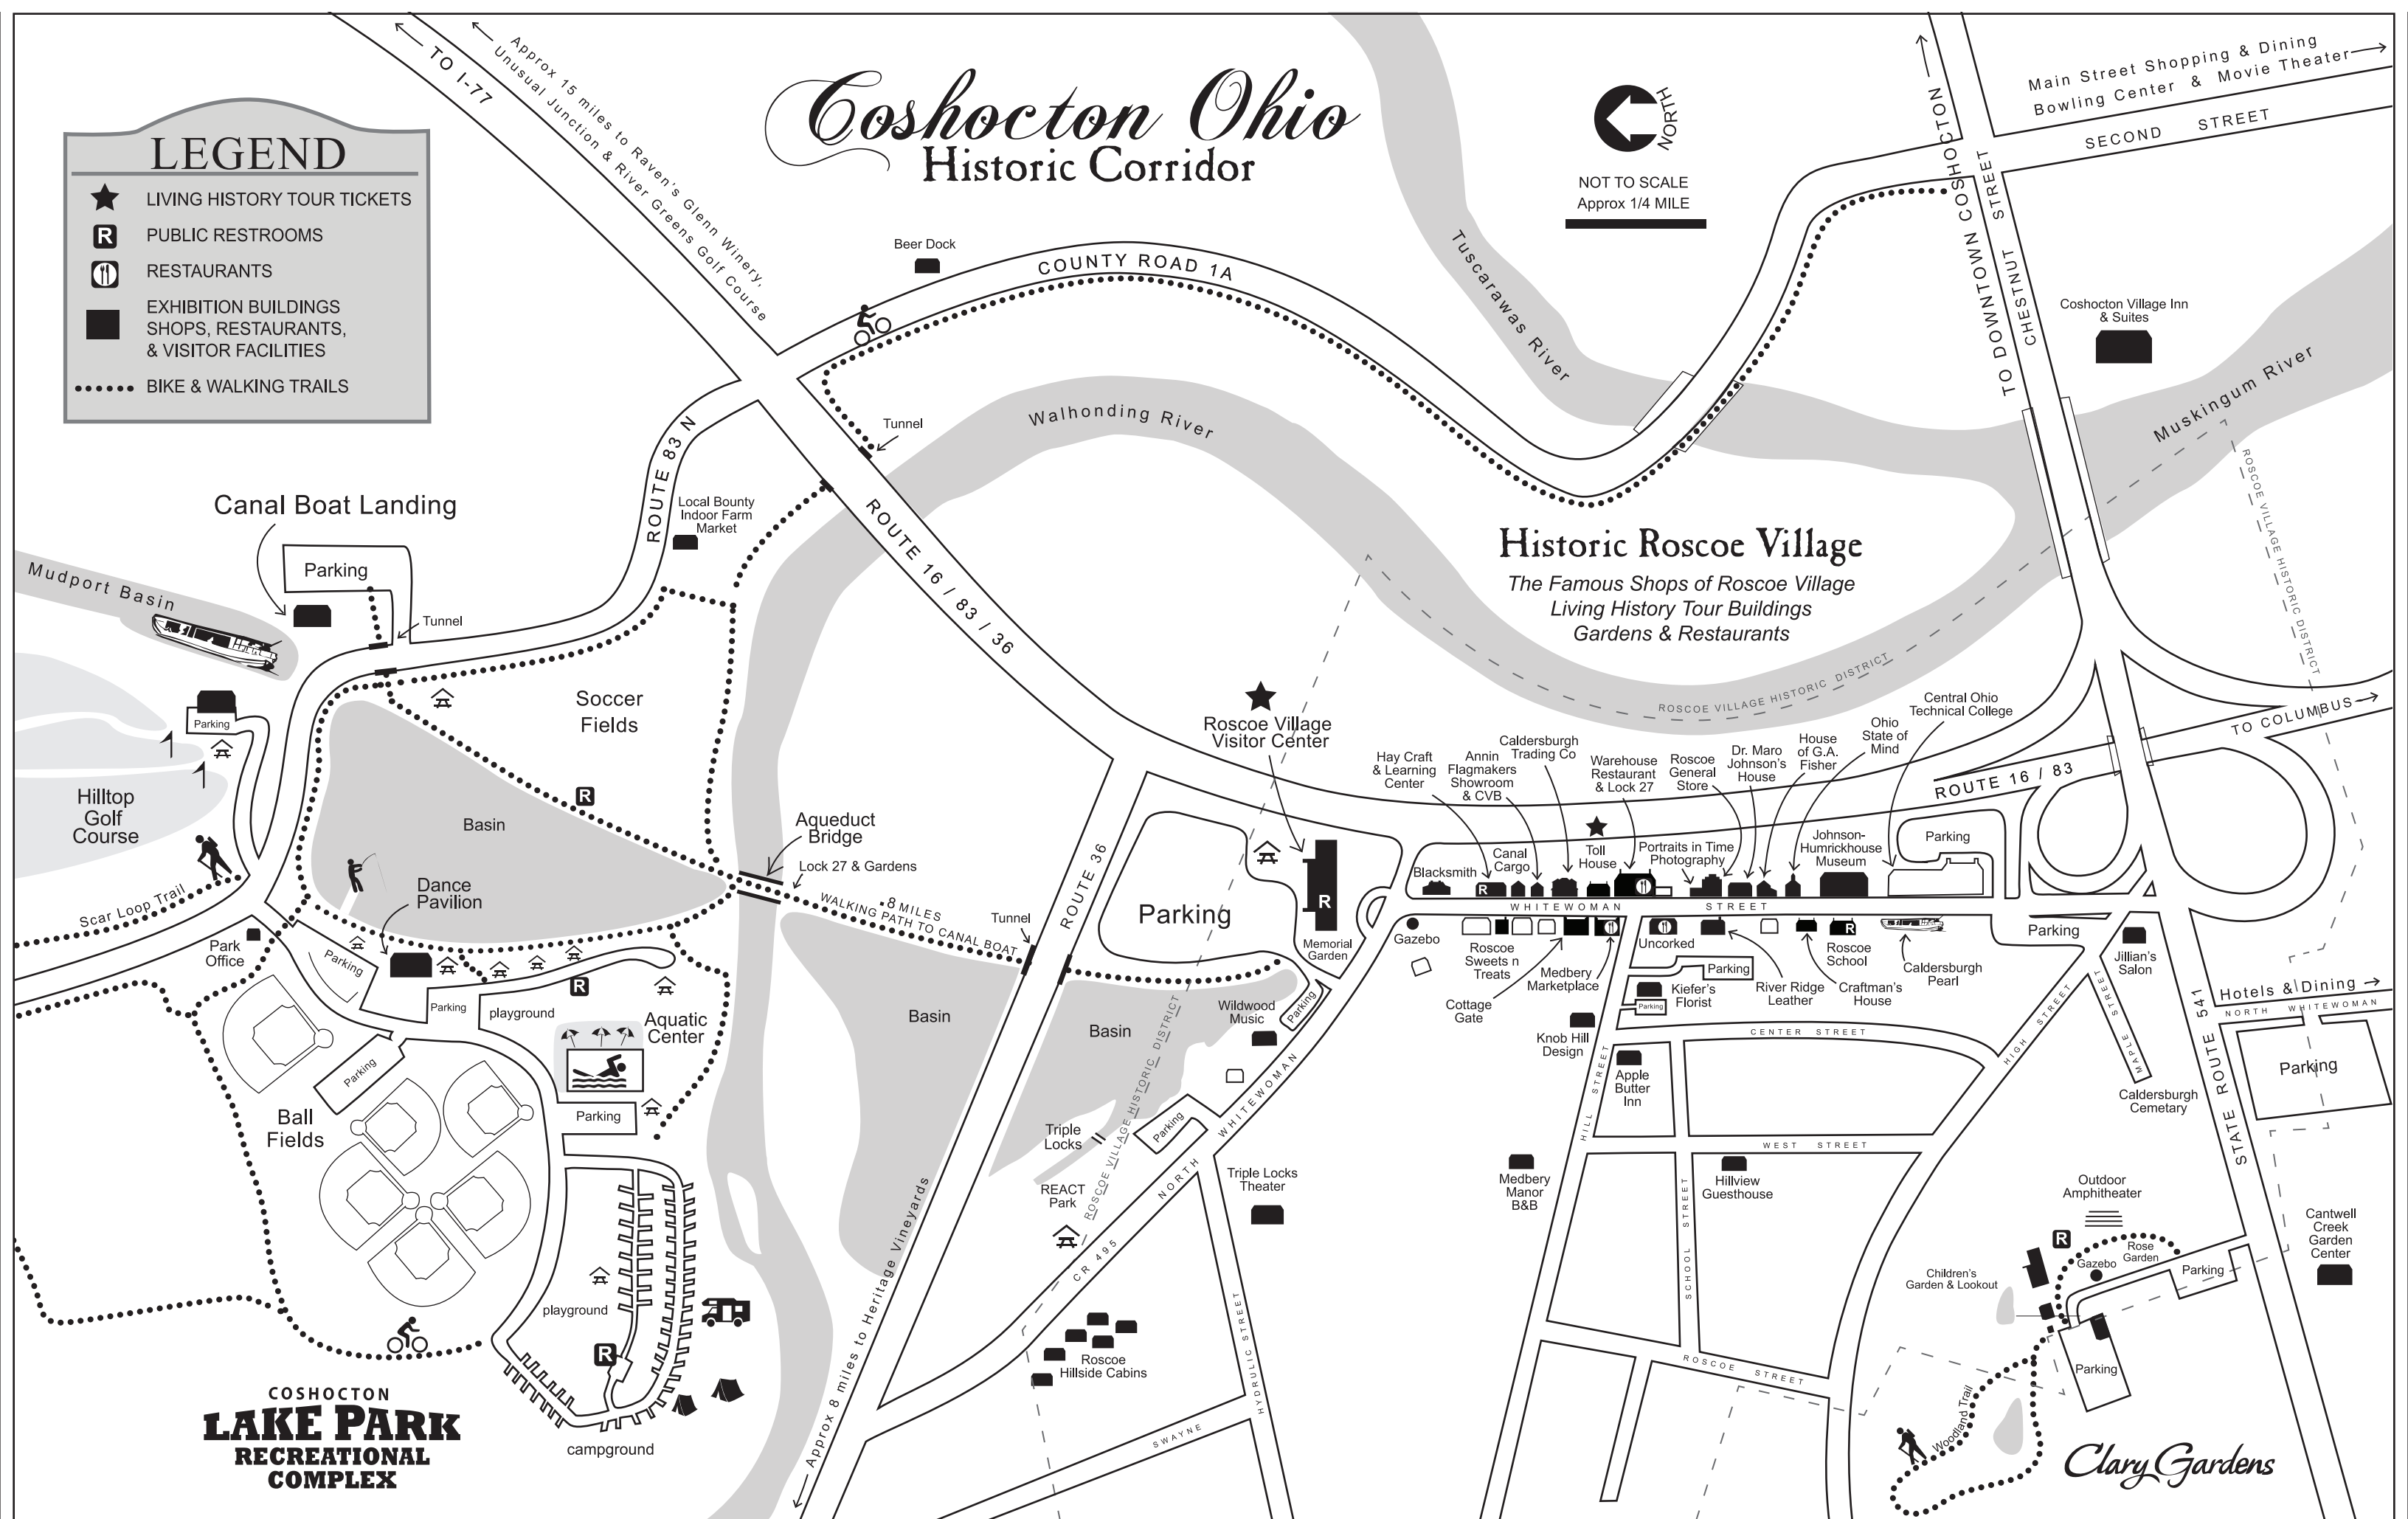

Coshocton Ohio Historic Corridor

NOT TO SCALE
Approx 1/4 MILE

LEGEND

- ★ LIVING HISTORY TOUR TICKETS
- R PUBLIC RESTROOMS
- ☺ RESTAURANTS
- EXHIBITION BUILDINGS
SHOPS, RESTAURANTS,
& VISITOR FACILITIES
- BIKE & WALKING TRAILS

**COSHOCTON
LAKE PARK
RECREATIONAL
COMPLEX**

Clary Gardens